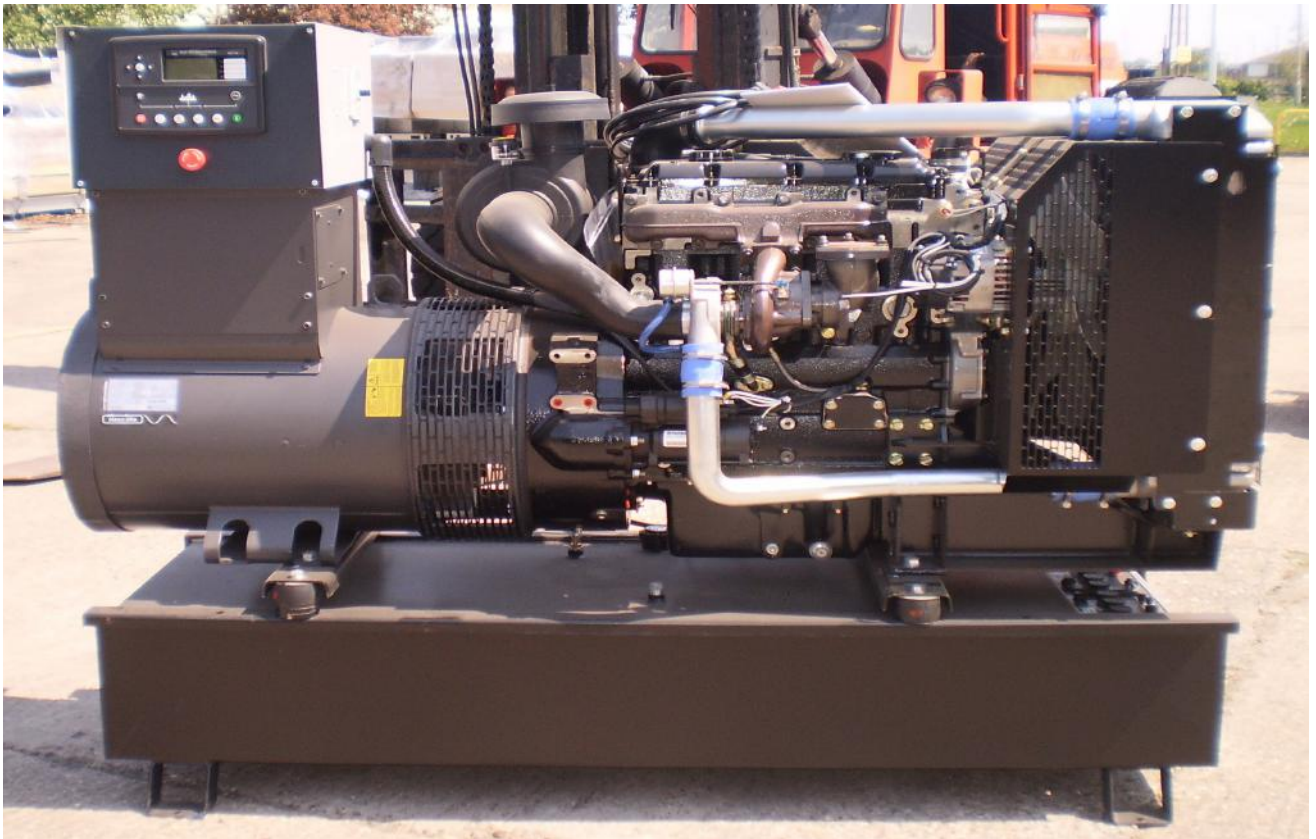

# 65 KVA PERKINS NEWAGE DIESEL GENERATOR

## General Specifications

<b>KVA (Prime Rating) :</b>	<b>65</b>
<b>Engine Type :</b>	<b>Perkins 1104A-44TG1</b>
<b>Alternator:</b>	<b>Newage UCI 224F</b>
<b>Volts :</b>	<b>400 / 230 v</b>
<b>Cycles Hz :</b>	<b>50</b>
<b>R.P.M. :</b>	<b>1500</b>
<b>Fuel Consumption at 75% :</b>	<b>11.2 Litre per hour</b>
<b>Fuel tank capacity</b>	<b>200 Litres</b>

## Generating Set

- + Set Mounted Tropical Duty Radiator
- + Engine Driven Cooling Fan with Protection Guard
- + Radiator Stone Guard
- + Fuel, Lubricating Oil and Air Filter with Restriction Indicator
- + Mechanical governing at 1500/1800 RPM in accordance with BS5514A1 (1)
- + 12 Volt electric start with charging alternator
- + Steel base frame with integral 8 hour capacity fuel tank, complete with contents gauge, steel wire braded fuel lines, fill, vent and drain fittings
- + Anti vibration mountings fitted between the engine/alternator feet and base
- + Set mounted maintenance free lead acid battery with leads and terminals
- + Exhaust flexible section with connections
- + Silencer supplied loose (open set only)
- + Load and function tests
- + Paint finish to our standard scheme
- + Comprehensive user manual
- + Protection Switches for :
  - o High Engine Temperature
  - o Low oil pressure
  - o Wiring to Control Panel