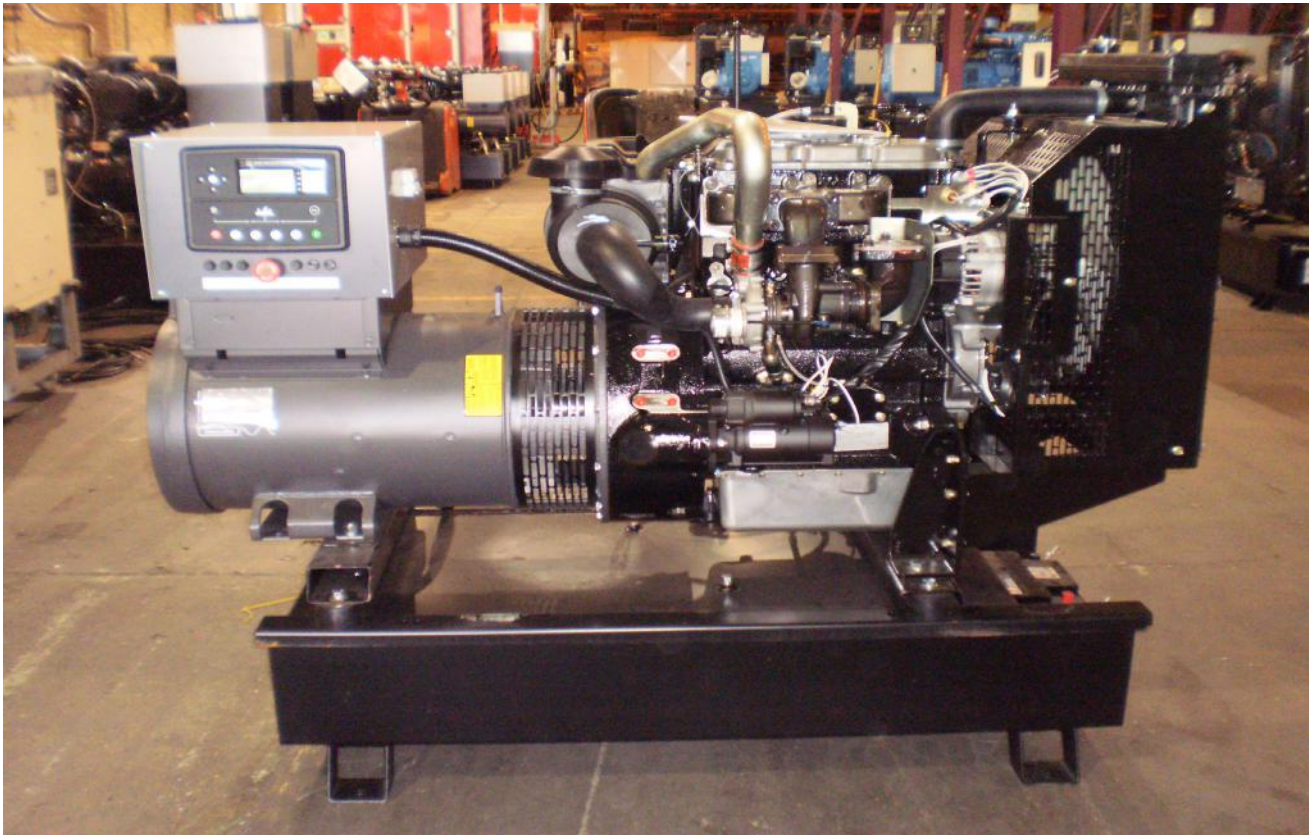

# 45 KVA PERKINS MECCALTE DIESEL GENERATOR

## Dimensions

CANOPIED				OPEN			
Length (cm)	Width (cm)	Height (cm)	Weight (kg)	Length (cm)	Width (cm)	Height (cm)	Weight (kg)
206	78	146	1350	165	75	134	1000

All dimensions and weights are approximate and should not be used for installation Canopy height includes silencer

## General Specifications

<b>KVA (Prime Rating) :</b>	<b>45</b>
<b>Engine Type :</b>	<b>Perkins 1103A-33TG1</b>
<b>Alternator:</b>	<b>Meccalte ECO32-1L/4</b>
<b>Volts :</b>	<b>400 / 230 v</b>
<b>Cycles Hz :</b>	<b>50</b>
<b>R.P.M. :</b>	<b>1500</b>
<b>Fuel Consumption at 75% :</b>	<b>8.2 Litre per hour</b>
<b>Fuel tank capacity</b>	<b>130 Litres</b>