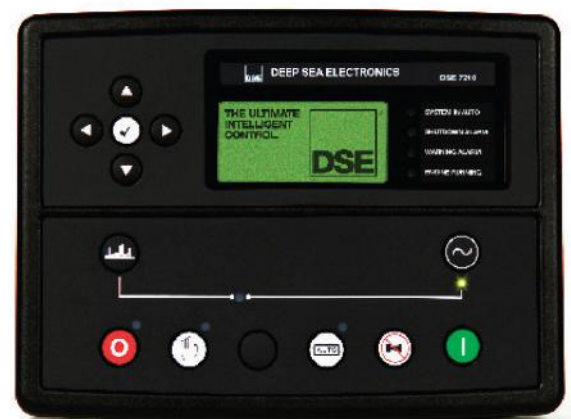

Manual Start

- + 3 pole MCB/MCCB Mounted in control panel
- + Deep Sea 7120 module

ATS Panel

- + 4 Pole changeover contactors (2)
- + Indicators for
  - o Mains available
  - o Mains on load
  - o Generator Available
  - o Generator on load
  - o Phase failure monitor

Acoustic Canopy Features

- + Water and dust proof design
- + The sound level of the basic models is 85 dba @ 1 Meter
- + The material is Zinc plated mild steel
- + The Canopy is finished in a powder coated RAL 9010 (White)

Auto Start

- + Constant Potential battery charger
- + Battery charger On/Off pushbutton
- + Deep Sea 7120 module
- + Off/Auto/Manual selector keyswitch

Deep sea 7120 module