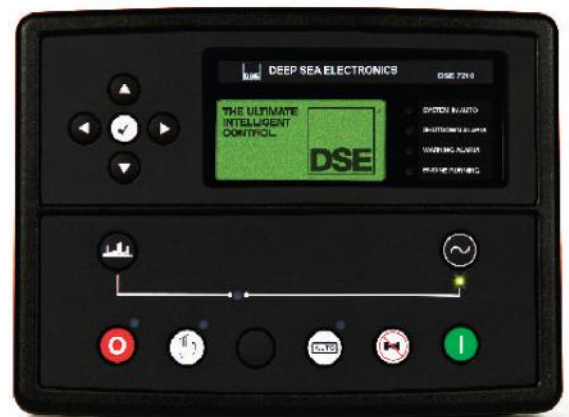

Manual Start

- + 3 pole MCB/MCCB Mounted in control panel
- + Deep Sea 7120 module

ATS Panel

- + 4 Pole changeover contactors (2)
- + Indicators for
  - o Mains available
  - o Mains on load
  - o Generator Available
  - o Generator on load
  - o Phase failure monitor

Acoustic Canopy Features

- + Water and dust proof design
- + The sound level of the basic models is 85 dba @ 1 Meter
- + The material is Zinc plated mild steel
- + The Canopy is finished in a powder coated RAL 9010 (White)

Auto Start

- + Constant Potential battery charger
- + Battery charger On/Off pushbutton
- + Deep Sea 7120 module
- + Off/Auto/Manual selector keyswitch

Deep sea 7120 module